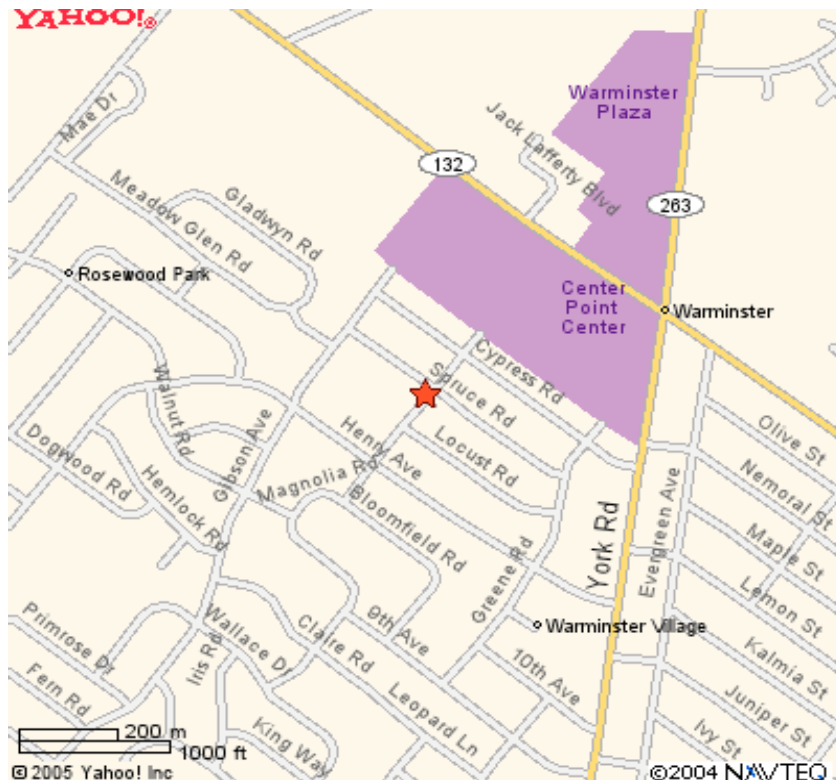

**From Philadelphia**, take Rt. 611 north. Just after you pass the Willow Grove Maul, 611 turns left at Burger King. Right *after* it makes a left turn, you make a right turn onto York Rd. (Rt 263). Stay on 263 for some time. The next light after County Line Rd. is Henry. Turn left on Henry. In 2 blocks, make a right on Chestnut Rd. for one block. We are at corner of Chestnut and Spruce, on the left, before you cross over Spruce.

**From 95**, take Street Rd. West Turn left onto Rt.263, York Rd. At first street after lights, turn right onto Cypress and go 2 blocks to stop sign. Turn left on Chestnut Rd. and go one block to Spruce. We are at corner of Chestnut and Spruce, on the right, just after you cross over Spruce.

**From Turnpike**, take exit at Willow Grove (Rt.611). Turn right onto Easton Rd. (Rt. 611). Turn right at 2<sup>nd</sup> light onto Blair Mill Rd. Follow it until it ends at County Line Rd. Turn right and drive one block light at York Rd (Rt. 263). Turn left. Turn left again at the first light, Henry Ave. Go 2 blocks and turn right onto Chestnut Rd. for one block. We are at corner of Chestnut and Spruce, on the left, before you cross over Spruce.